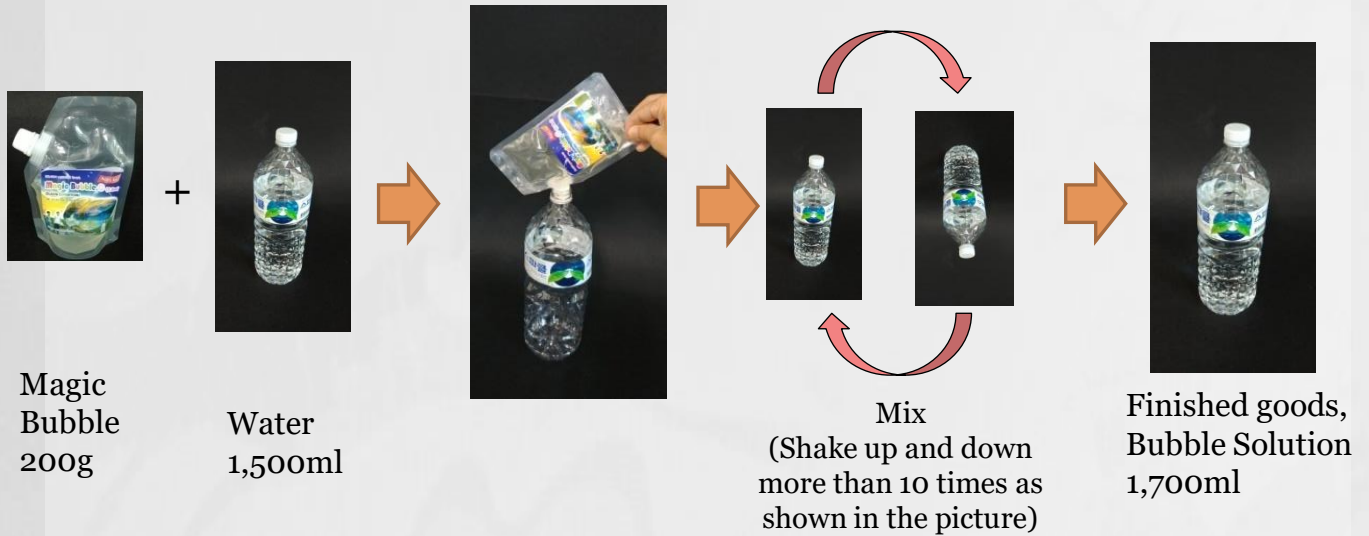

Magic Bubble C 200g

Magic Bubble C 200g is a product of soap bubble concentrate. The end user dilutes and mixes 200g of Magic Bubble C concentrate with water at a certain ratio (1: 7.5) to make a solution, and then uses the solution for large bubble bubbles. The package of the Magic Bubble C 200g is a pouch spout type as shown below and for a method of diluting with water, it is designed to make the solution easily mixing after putting 1,500ml of water into a 2 liter empty PET bottle.

Soap bubble play photo applied with Magic Bubble C 200g
(Various forms of soap bubbles can be played using soap bubble tools)

A soap bubble that a person enters.

A large soap bubble (more than 1m diameter)

A long soap bubble (more than 5m length)

Soap bubble toy ((Blow by mouth to make soap bubbles, bubbles in the soap bubbles))

VIDEO